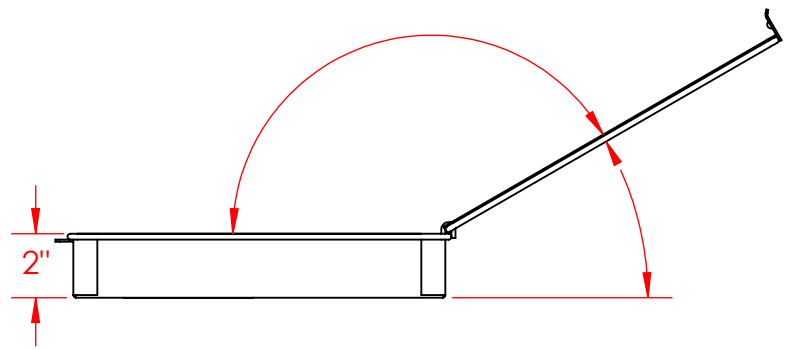

Lid Removed from View to Show Approximate Inside Dimensions

One Piece Mesh Body of 4 Mesh x .032" Welded Wire (.218" Openings, 76% Open Area)

UNLESS OTHERWISE SPECIFIED:  
 DIMENSIONS ARE IN INCHES  
 TOLERANCES:  
 FRACTIONAL ± 1/16"  
 ANGULAR: ± 5 DEG.  
 TWO PLACE DECIMAL ±0.03  
 THREE PLACE DECIMAL ±0.015

Light Duty Mesh Basket: 18Lx12Wx2H, 304 SS, Hinged Lid with Thumb Clasp, No Handles, Mesh: 4 x .032

EST WGT  
 3.1 lbs.  
 MATERIAL  
 304 Stainless Steel  
 FINISH  
 Natural

SIZE **B** DWG. NO.  
 FLB-180120020-L04S