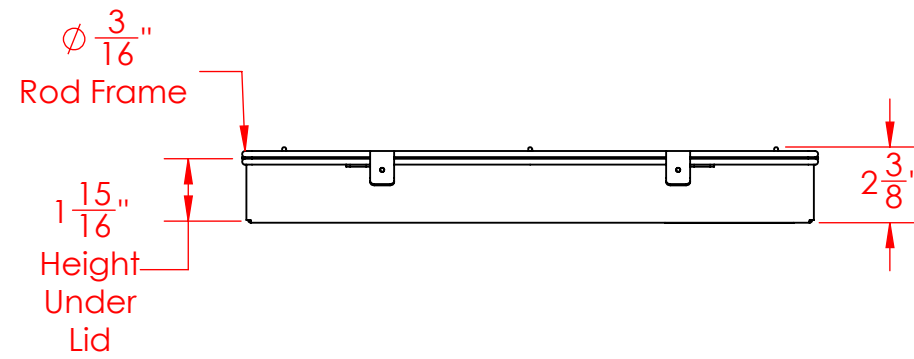

Lid Removed from View to Show Approximate Inside Dimensions

One Piece Mesh Body of 4 Mesh x .032" Welded Wire (.218" Openings, 76% Open Area)

UNLESS OTHERWISE SPECIFIED:  
 DIMENSIONS ARE IN INCHES  
 TOLERANCES:  
 FRACTIONAL ± 1/16"  
 ANGULAR: ± 5 DEG.  
 TWO PLACE DECIMAL ±0.03  
 THREE PLACE DECIMAL ±0.015

Light Duty Mesh Basket: 18Lx12Wx2H, 304 SS, Hinged Lid with Thumb Clasp, No Handles, Mesh: 4 x .032

EST WGT  
 3.1 lbs.  
 MATERIAL  
 304 Stainless Steel  
 FINISH  
 Natural

SIZE **B** DWG. NO.  
 FLB-180120020-L04S

DO NOT SCALE DRAWING

SCALE: 1:6

SHEET 1 OF 1